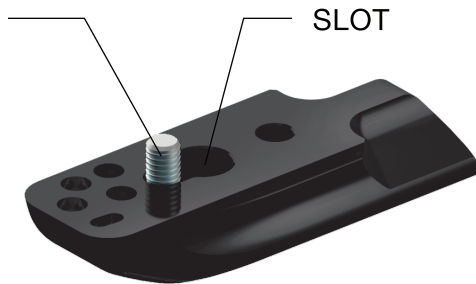

# SHOCKER RSX

## DROP RAIL INSTALLATION GUIDE

● FLT004      ○ OM9007

● SSC010  
10-32 x 5/16"

● SSC005      ● SSC009  
10-32 x 1"      10-32 x 3/8"

INSERT SCREW INTO  
SLOT AND TIGHTEN  
ONTO FRAME

INSERT SCREWS INTO SLOT  
AND TIGHTEN TO FRAME  
THROUGH DROP RAIL